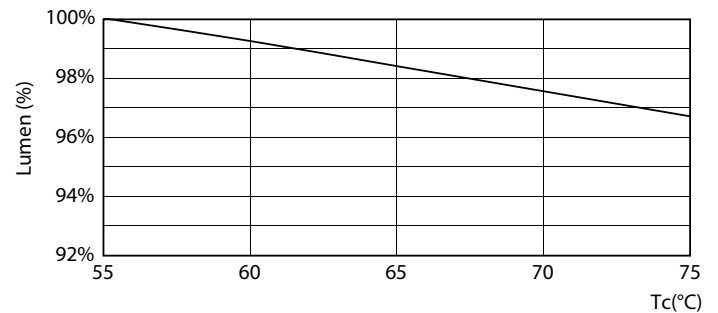

Life Expectancy Diagram - MAS LEDtube 1200mm UE 13.5W 840 T8

Lumen Maintenance Diagram - MAS LEDtube 1200mm UE 13.5W 840 T8