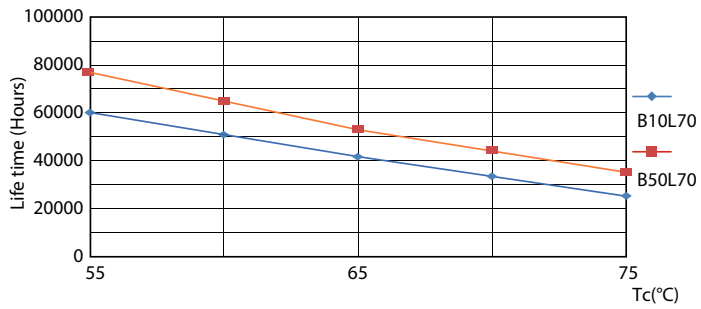

MASTER LED-lysrør T8 Ultra Efficient

Levetid

Life Expectancy Diagram - MAS LEDtube 1200mm UE 13.5W 840 T8