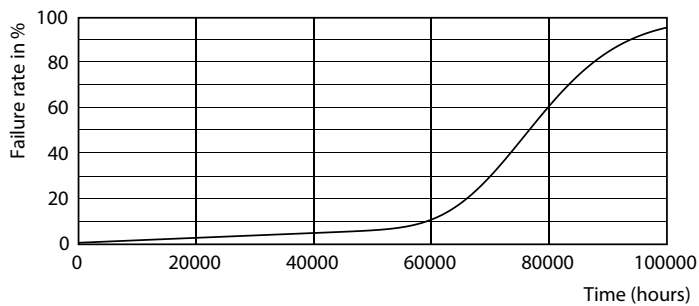

MASTER LED-lysrør T8 Ultra Efficient

Fotometriske data

Light Distribution Diagram - MAS LEDtube 1200mm UE 13.5W 840 T8

Levetid

Lumen Maintenance Diagram - MAS LEDtube 1200mm UE 13.5W 840 T8

Life Expectancy Diagram - MAS LEDtube 1200mm UE 13.5W 840 T8