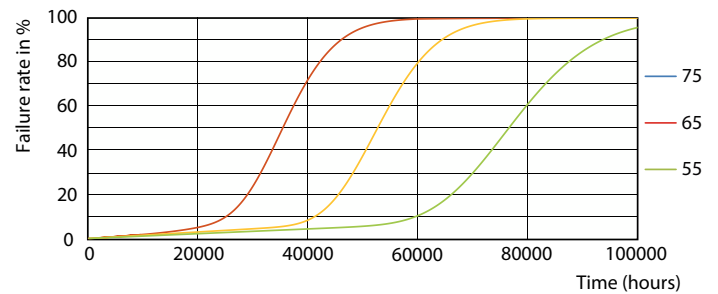

MASTER LED-lysrør T8 Ultra Efficient

Fotometriske data

Light Distribution Diagram - MAS LEDtube 1200mm UE 13.5W 840 T8

Levetid

Lumen Maintenance Diagram - MAS LEDtube 1200mm UE 13.5W 840 T8

Life Expectancy Diagram - MAS LEDtube 1200mm UE 13.5W 840 T8